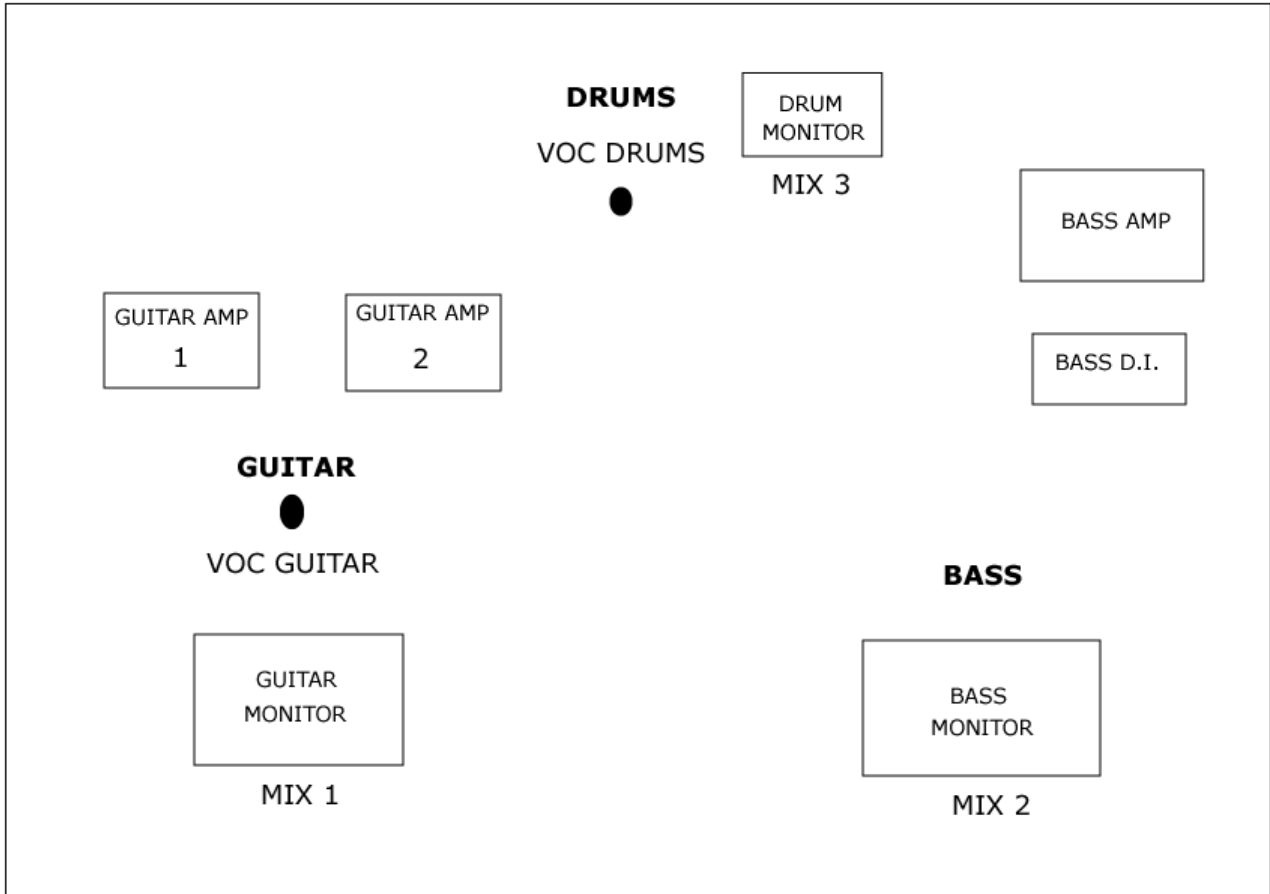

BRUCE REYNOLDS ROCK TRIO

TECHNICAL RIDER

1. KICK
2. SNARE 1
3. SNARE 2
4. TOM 1
5. TOM 2
6. TOM 3
7. HI HAT
8. OVERHEAD 1
9. OVERHEAD 2
10. BASS AMP MIC (SHURE SM 57)
11. BASS D.I.
12. GUITAR AMP 1 MIC (SHURE SM 57)
13. GUITAR AMP 2 MIC (SHURE SM 57)
14. GUITAR VOCAL (SHURE SM 58)
15. DRUM VOCAL (SHURE SM 58)